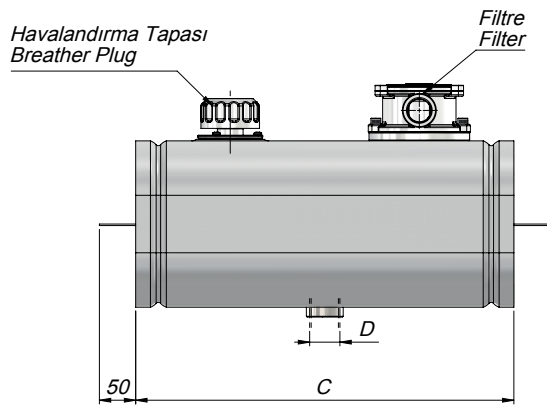

FİLTRELİ ŞASI ÜSTÜ ÇELİK YAĞ TANKI | REAR MOUNTED STEEL OIL TANK WITH FILTER

Kod Code	Hacim Volume (Lt)	A	B	C	D	E	F
TRMRF0209	20	370	220	250	G1"	100	75
TRMRF0259	25	370	270	300		100	75
TRMRF0359	35	370	220	400		100	75
TRMRF0509	50	360	320	500	G1" 1/4"	150	100
TRMRF0609	60	360	300	600		150	100