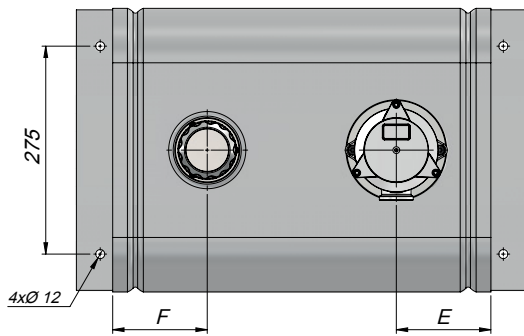

FİLTRELİ ŞASI ÜSTÜ ÇELİK YAĞ TANKI | REAR MOUNTED STEEL OIL TANK WITH FILTER

Kod Code	Hacim Volume (Lt)	A	B	C	D	E	F
TRMRF0209	20	370	220	250	G1"	100	75
TRMRF0259	25	370	270	300		100	75
TRMRF0359	35	370	220	400		100	75
TRMRF0509	50	360	320	500	G1" 1/4"	150	100
TRMRF0609	60	360	300	600		150	100