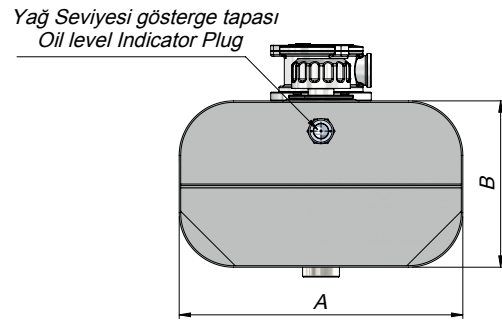

FİLTRELİ ŞASI ÜSTÜ ÇELİK YAĞ TANKI | REAR MOUNTED STEEL OIL TANK WITH FILTER

Kod Code	Hacim Volume (Lt)	A	B	C	D	E	F
TRMRF0209	20	370	220	250	G1"	100	75
TRMRF0259	25	370	270	300		100	75
TRMRF0359	35	370	220	400		100	75
TRMRF0509	50	360	320	500	G1" 1/4"	150	100
TRMRF0609	60	360	300	600		150	100