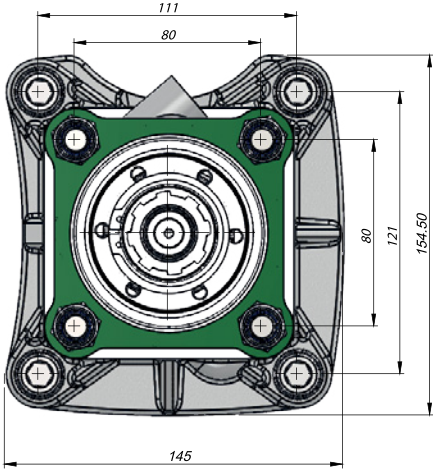

## TEKNİK VERİLER | TECHNICAL DATA

POWER TAKE  
OFFS

Kod Code	Şanzuman Modeli Gear Box Model
PT1ZFS12AT2412C225	AT2412C...AT3112C