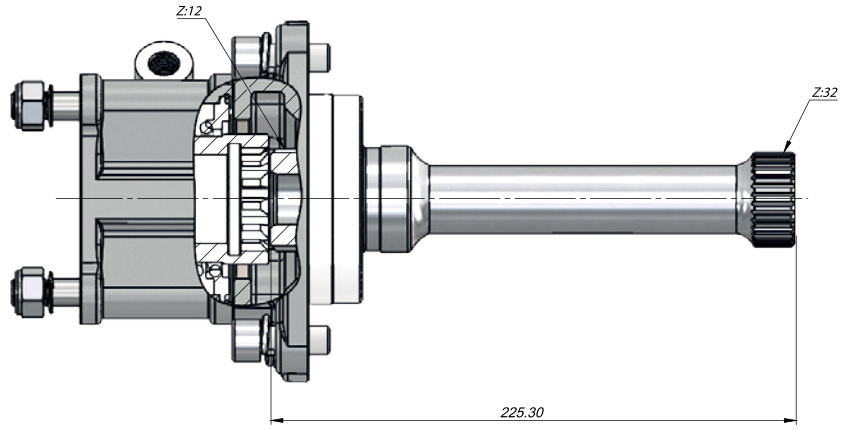

## TEKNİK VERİLER | TECHNICAL DATA

POWER TAKE  
OFFS

Kod Code	Şanzuman Modeli Gear Box Model
PT1ZFS12AT2412C225	AT2412C...AT3112C