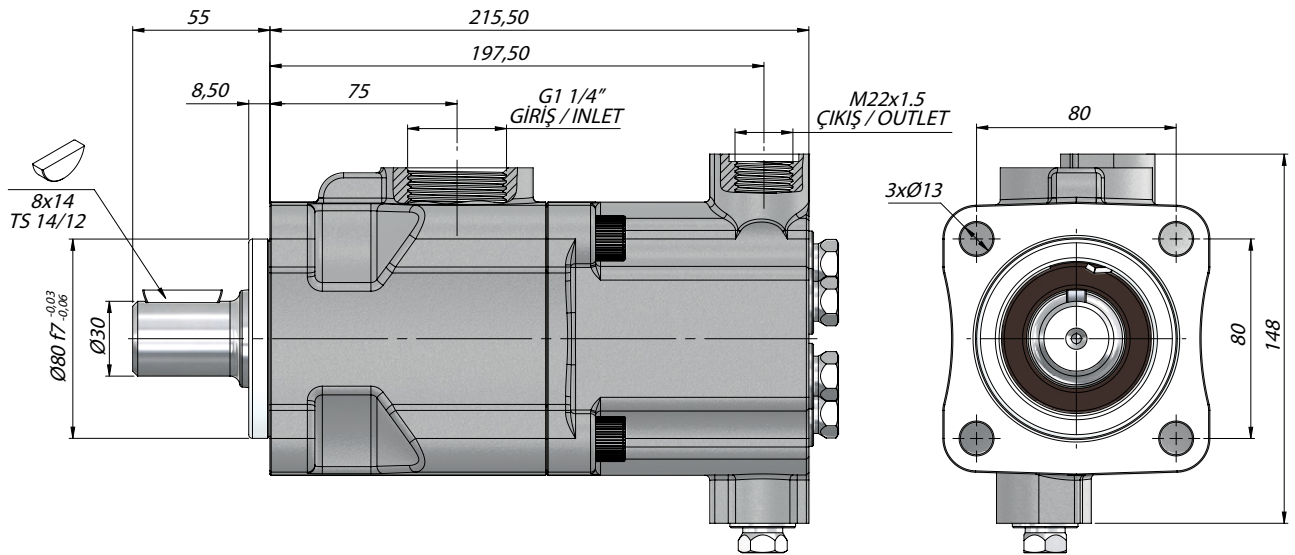

4 DELİKLİ KAMALI ISO PİSTONLU POMPA | 4 HOLES ISO PISTON PUMP WITH KEYED SHAFT

Kod Code	İletim Hacmi Displacement	Maks.Sürekli Basınç Max.Continuous Pressure	Min. Hız Min.Speed	Maks.Sürekli Hız Max.Continuous Speed
	(cm <sup>3</sup> /rev)	(100%)(BAR)	(RPM)	(RPM)
P0626SK1531	26	250	300	1800
P0635SK1531	35			
P0641SK1531	41			
P0652SK1531	52			