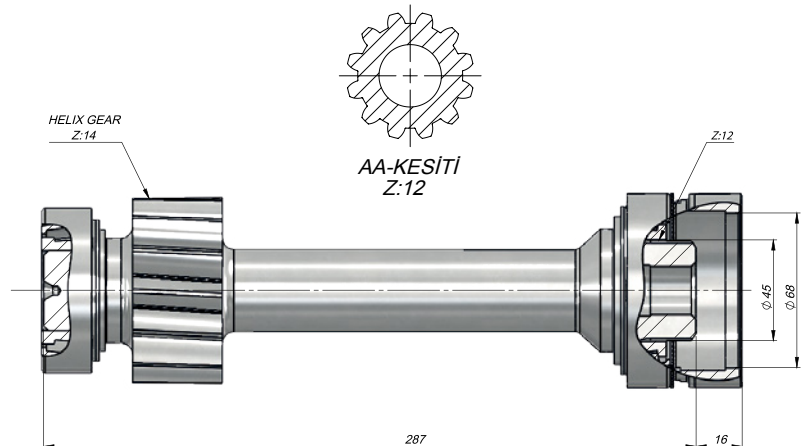

## TEKNİK VERİLER | TECHNICAL DATA

Kod Code	Şanzuman Modeli Gear Box Model	L
CS16S130195	ZF-16 S 130	195
CS16S130200	ZF-16 S 130	200
CS16S130213	ZF-16 S 160.....221	213,5
CS16S130217	ZF-16 S 130	217
CS16S150238	ZF-16 S 150	238
CS16S220257	ZF-16 S 220	257
CS16S160288	ZF-16 S 160 A	288

Kod Code	Şanzuman Modeli Gear Box Model	L
CS16S151200	ZF-16 S 151	200
CS16S151213	ZF-16 S 151	213
CS16S151215	ZF-16 S 151	215
CS16S151226	ZF-16 S 151	226
CS16S220249	ZF-16 AS 2200	249
CS16S151253	ZF-16 S 151....221	253
CS16S180272	ZF-16 AS 1800-2200	272,5
CS16S251288	ZF-16 S 251	288,5

Kod Code	Şanzuman Modeli Gear Box Model	L	Z
CS09S91428713	ZF-9 S 109 / 12.92-1.0	287	14
CS09S914287133	ZF-16 S 109/13.30-1.0		
CS09S91428712	ZF-9 S 109/12.91-1.0		
CS09S914287131	ZF-16 S 109/13.31-1.0		17
CS09S91728710	ZF-9 S 109/10.25-0.74		
CS09S91728711	ZF-16 S 109/11.86-0.85		
CS09S917287135	ZF-16 S 109/13.53-0.86	247,5	16
CS09S91624713	ZF-9 S 75/13.16-1.0		