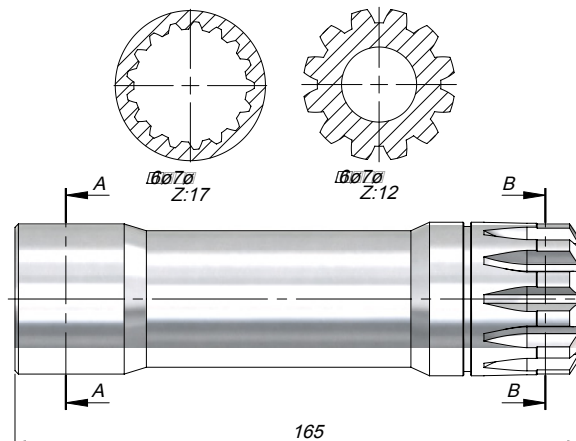

Kod Code	Şanzuman Modeli Gear Box Model	L	Z
CS09S91428713	ZF-9 S 109 / 12.92-1.0	287	14
CS09S914287133	ZF-16 S 109/13.30-1.0		
CS09S91428712	ZF-9 S 109/12.91-1.0		
CS09S914287131	ZF-16 S 109/13.31-1.0		17
CS09S91728710	ZF-9 S 109/10.25-0.74		
CS09S91728711	ZF-16 S 109/11.86-0.85		
CS09S917287135	ZF-16 S 109/13.53-0.86	247,5	16
CS09S91624713	ZF-9 S 75/13.16-1.0		

TEKNİK VERİLER | TECHNICAL DATA

Kod Code	Şanzuman Modeli Gear Box Model
CSVL3216265	VOLVO F7-F12 F88-F89 N-10.27

Kod Code	Şanzuman Modeli Gear Box Model
CSVL3212285	VOLVO F12-F16

Kod Code	Şanzuman Modeli Gear Box Model	L
CSHW223	HW-18710 HW-18710-T	223
CSHW286	HW-20716 HW-1910	286

Kod Code	Şanzuman Modeli Gear Box Model
CSZF1712165	ZF-110

POWER TAKE  
OFFS

Kod Code	Şanzuman Modeli Gear Box Model
CSVLVAT2412C225	VOLVO 2412C...AT03112C

POWER TAKE  
OFFS

Kod Code	Şanzuman Modeli Gear Box Model	Uzunluk Length
CSMCG131249	G 131...G 330	249
CSMCG131275	G 131... 330 + RETARDER	275
CSMCG281266	G 281-12 POWERSHIFT 3	266
CSMCG281294	G 281-12 POWERSHIFT 3 AQUATARDER	266