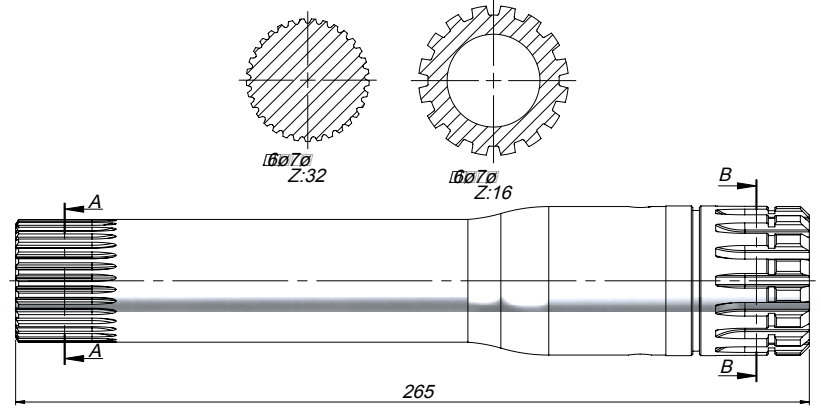

TEKNİK VERİLER | TECHNICAL DATA

Kod Code	Şanzuman Modeli Gear Box Model
CSVL3216265	VOLVO F7-F12 F88-F89 N-10.27