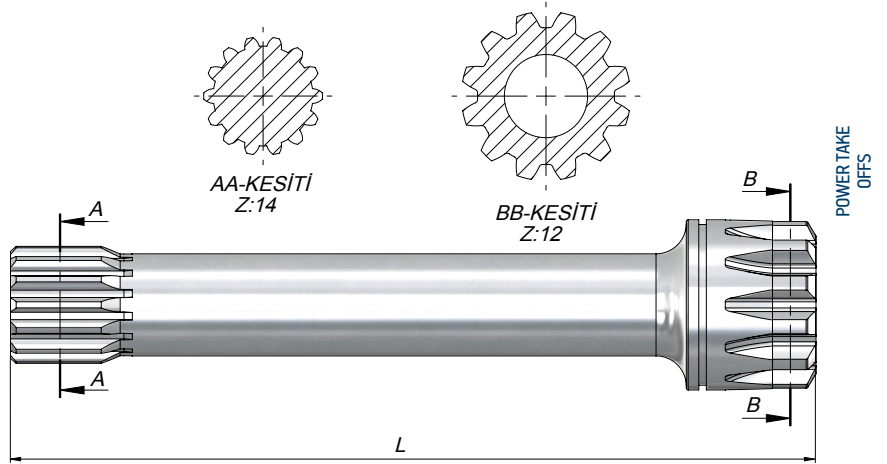

## TEKNİK VERİLER | TECHNICAL DATA

Kod Code	Şanzuman Modeli Gear Box Model	L
CS16S130195	ZF-16 S 130	195
CS16S130200	ZF-16 S 130	200
CS16S130213	ZF-16 S 160.....221	213,5
CS16S130217	ZF-16 S 130	217
CS16S150238	ZF-16 S 150	238
CS16S220257	ZF-16 S 220	257
CS16S160288	ZF-16 S 160 A	288

Kod Code	Şanzuman Modeli Gear Box Model	L
CS16S151200	ZF-16 S 151	200
CS16S151213	ZF-16 S 151	213
CS16S151215	ZF-16 S 151	215
CS16S151226	ZF-16 S 151	226
CS16S220249	ZF-16 AS 2200	249
CS16S151253	ZF-16 S 151....221	253
CS16S180272	ZF-16 AS 1800-2200	272,5
CS16S251288	ZF-16 S 251	288,5