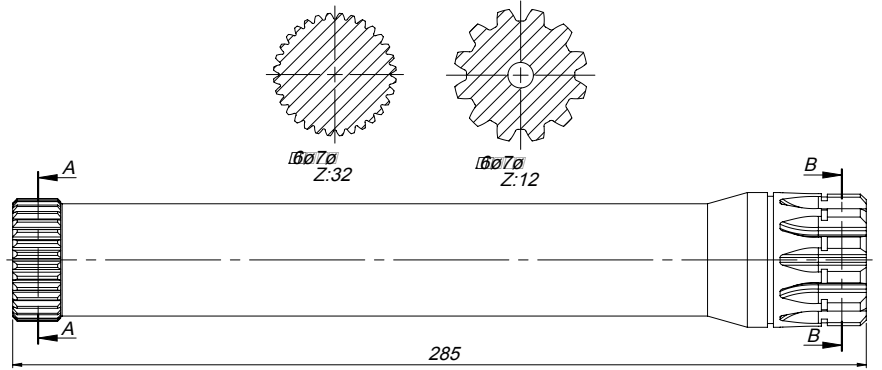

Kod Code	Şanzuman Modeli Gear Box Model
CSVL3212285	VOLVO F12-F16