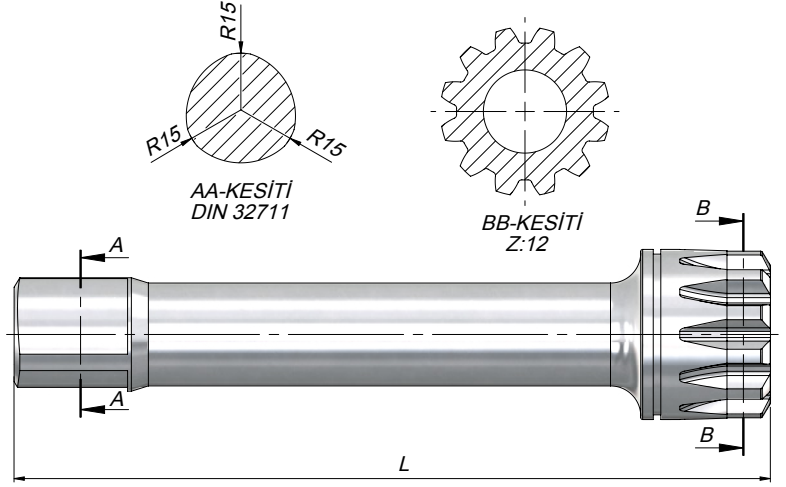

## TEKNİK VERİLER | TECHNICAL DATA

Kod Code	Şanzuman Modeli Gear Box Model	L
CS16S130195	ZF-16 S 130	195
CS16S130200	ZF-16 S 130	200
CS16S130213	ZF-16 S 160.....221	213,5
CS16S130217	ZF-16 S 130	217
CS16S150238	ZF-16 S 150	238
CS16S220257	ZF-16 S 220	257
CS16S160288	ZF-16 S 160 A	288

Kod Code	Şanzuman Modeli Gear Box Model	L
CS16S151200	ZF-16 S 151	200
CS16S151213	ZF-16 S 151	213
CS16S151215	ZF-16 S 151	215
CS16S151226	ZF-16 S 151	226
CS16S220249	ZF-16 AS 2200	249
CS16S151253	ZF-16 S 151....221	253
CS16S180272	ZF-16 AS 1800-2200	272,5
CS16S251288	ZF-16 S 251	288,5

Kod Code	Şanzuman Modeli Gear Box Model	L	Z
CS09S91428713	ZF-9 S 109 / 12.92-1.0	287	14
CS09S914287133	ZF-16 S 109/13.30-1.0		
CS09S91428712	ZF-9 S 109/12.91-1.0		
CS09S914287131	ZF-16 S 109/13.31-1.0		17
CS09S91728710	ZF-9 S 109/10.25-0.74		
CS09S91728711	ZF-16 S 109/11.86-0.85		
CS09S917287135	ZF-16 S 109/13.53-0.86	247,5	16
CS09S91624713	ZF-9 S 75/13.16-1.0		